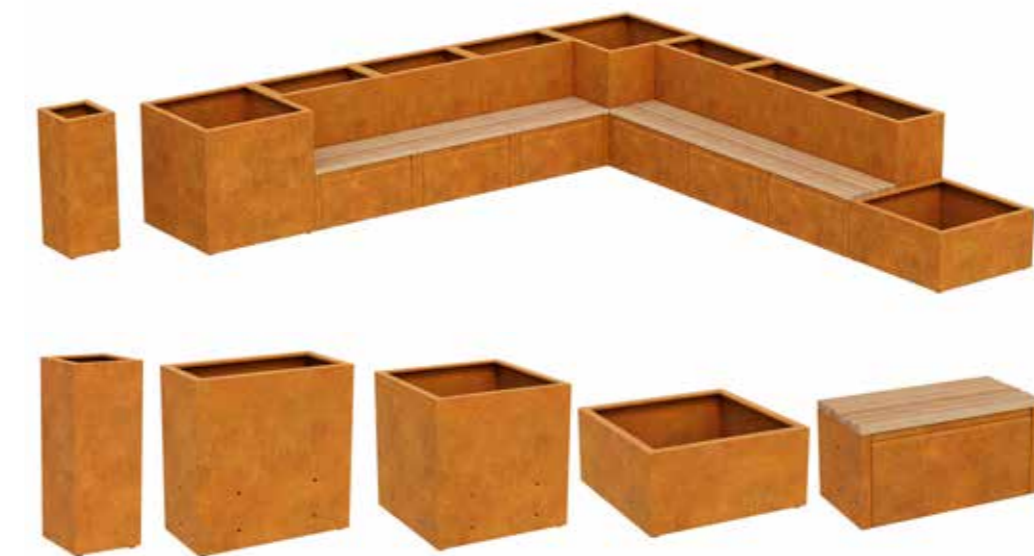

CITY PLANTERS

CITY PLANTERS

PATA

BDG

LOM

Dimensions - centimeters (length / width / height / weight)

PATA 1	60x60x60	32 kg	PATA 8	140x140x60	88 kg	PATA 15	140x60x60	54 kg	LOM 3	200x60x60	70 kg	LOM 10	270x60x90	120 kg
PATA 2	80x80x80	53 kg	PATA 9	100x100x80	69 kg	PATA 16	180x60x60	62 kg	LOM 4	250x60x60	85 kg	LOM 11	140x90x90	81 kg
PATA 3	100x100x100	82 kg	PATA 10	120x120x80	85 kg	PATA 17	200x60x60	73 kg	LOM 5	270x60x60	92 kg	LOM 12	180x90x90	98 kg
PATA 4	120x120x120	116 kg	PATA 11	140x140x80	107 kg	BDG 1	100x120x90	110 kg	LOM 6	140x60x90	70 kg	LOM 13	200x90x90	107 kg
PATA 5	140x140x140	156 kg	PATA 12	140x40x60	51 kg	BDG 2	130x150x120	130 kg	LOM 7	180x60x90	86 kg	LOM 14	250x90x90	130 kg
PATA 6	100x100x60	56 kg	PATA 13	180x40x60	64 kg	LOM 1	140x60x60	52 kg	LOM 8	200x60x90	94 kg	LOM 15	270x90x90	138 kg
PATA 7	120x120x60	70 kg	PATA 14	200x40x60	69 kg	LOM 2	180x60x60	64 kg	LOM 9	250x60x90	114 kg			

CITY GARDENS

CITY GARDENS

ESTAR

Dimensions - centimeters (length / width / height / weight)

ESTAR 1	45x45x90	35 kg	ESTAR 4	90x90x90	78 kg
ESTAR 2	90x45x45	40 kg	ESTAR 5	90x90x45	47 kg
ESTAR 3	90x45x90	45 kg			