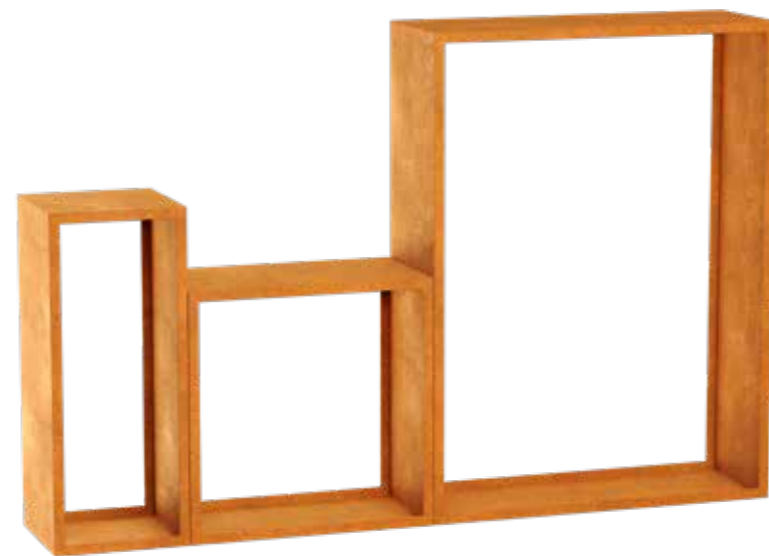

WOODSTANDS

WOODSTANDS

LENA Z3